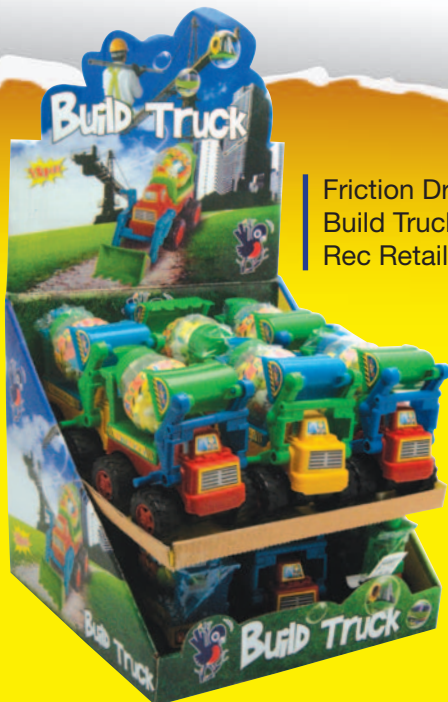

# SOUR SPRAY CANDY

*It's Foamy  
It's Creamy  
It's Screamyy*

Sour Scream  
Foam Candy  
Rec Retail  
**\$2.20**

# TOYSCANDY

Friction Driven  
Monster Truck  
With Jelly Beans  
Rec Retail **\$2.00**

Friction Driven  
Motorbike With  
Jelly Beans  
Rec Retail **\$2.00**

Friction Driven  
Build Truck  
Rec Retail **\$2.00**

Friction Driven  
Quad Motorcycle  
With Jelly Beans  
Rec Retail **\$2.00**

Available from leading confectionery wholesalers or contact Robin Foods on  
(07) 3875 1676 for your nearest distributor. [www.robinfoods.com.au](http://www.robinfoods.com.au)